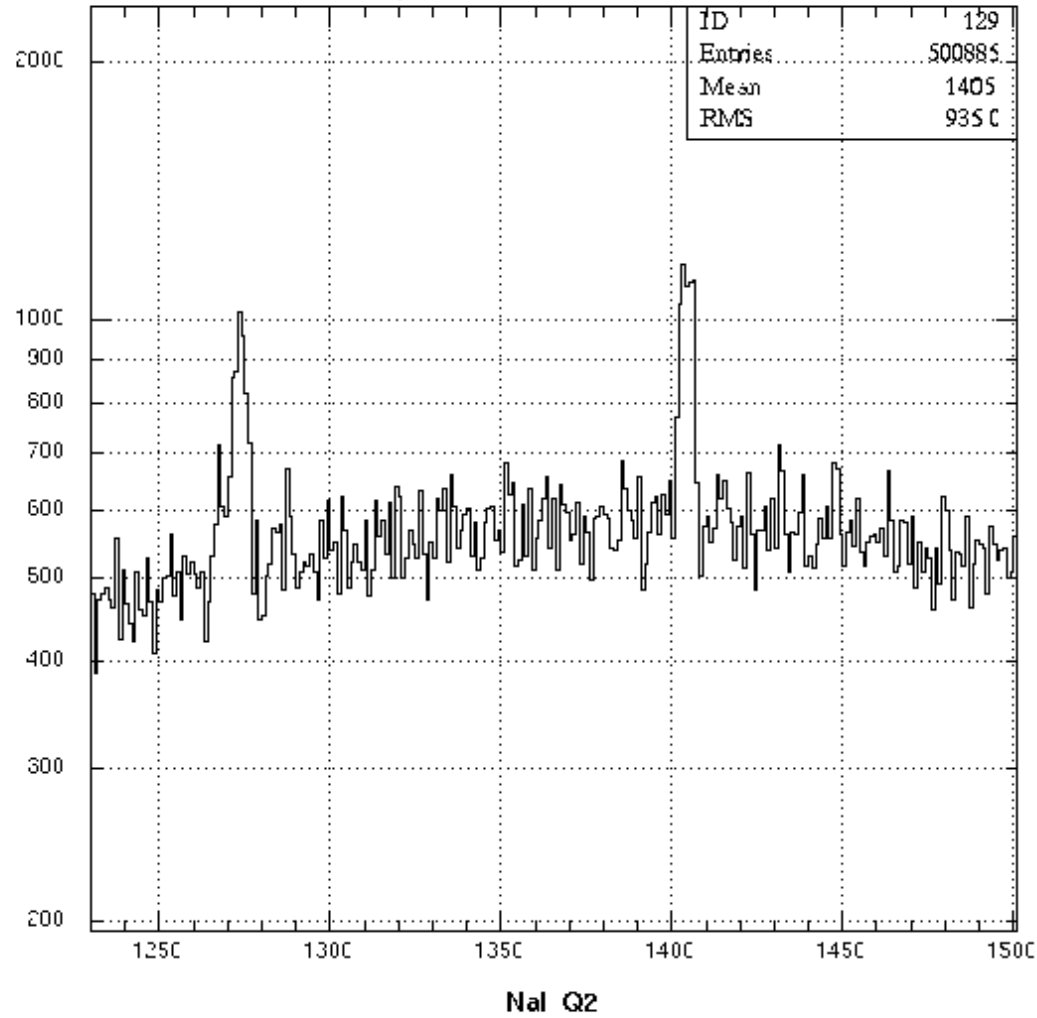

C-QV715

log

COMMON /PAWC/ in memory

NaI Q2