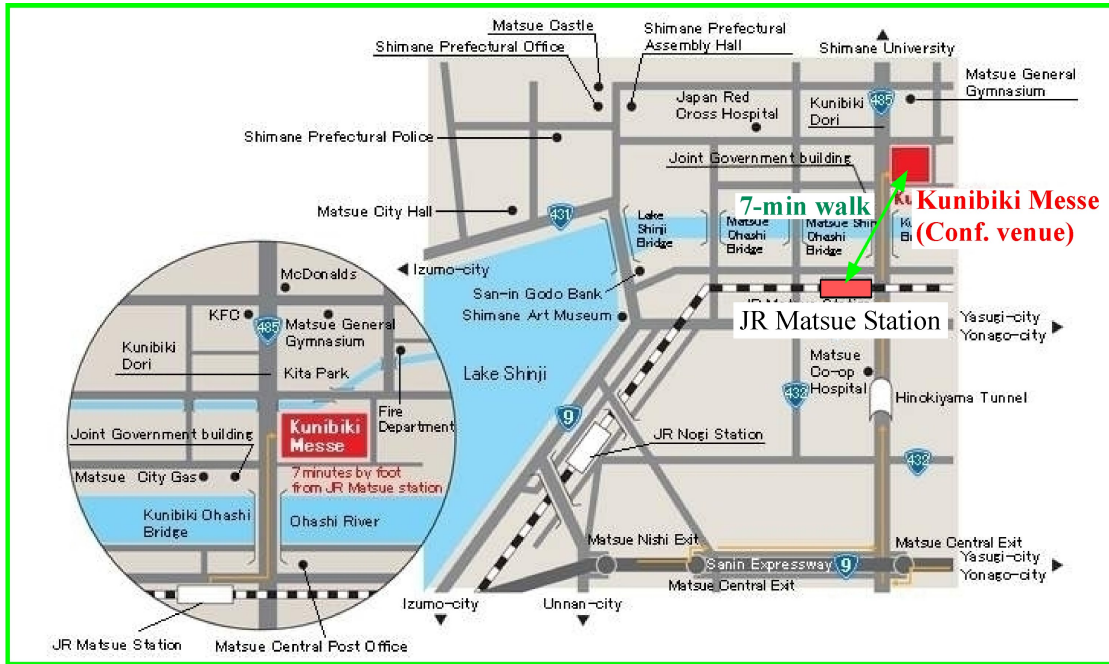

### VENUE:

Kunibiki Messe

Address : Gakuen-Minami 1-2-1, Matsue, Shimane 690-0826, Japan

Tel: +81-852-24-1111

Fax: +81-852-22-9219

Email: [kunibiki@kunibikimesse.jp](mailto:kunibiki@kunibikimesse.jp)

URL: <http://www.kunibikimesse.jp/14.html>

**ACCESS:**

- Airport bus from the Izumo or Yonago airport (to JR Matsue station)
- 7-min walk from the JR Matsue station to Kunibiki Messe

**BUS SCHEDULE:**Izumo Airport → JR Matsue Station

Flight (JAL)			Depart. from	Arrival at
Flight #	Arrival	Deart.. Place	Izumo airport	JR Matsue
2341	8:35	Osaka	8:45	9:15
1663	9:10	Tokyo	9:20	9:50
3551	10:45	Fukuoka	10:55	11:25
2343	11:00	Osaka	11:10	11:40
1665	12:15	Tokyo	12:25	12:55
2347	12:25	Osaka	12:35	13:05
3434	13:15	Oki	13:25	13:55
3961	13:25	Tokyo	13:35	14:05
1667	15:05	Tokyo	15:15	15:45
2351	16:35	Osaka	16:45	17:15
1669	17:25	Tokyo	17:35	18:05
2355	17:40	Osaka	17:50	18:20
3557	18:25	Fukuoka	18:35	19:05
2357	19:00	Osaka	19:10	19:40
1671	20:00	Tokyo	20:10	20:40