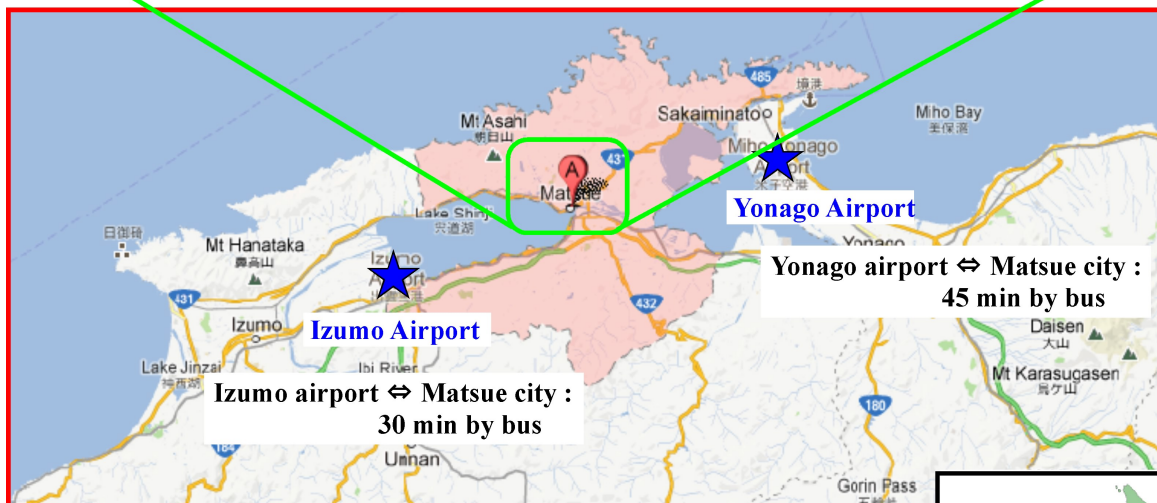

### VENUE:

Kunibiki Messe

Address : Gakuen-Minami 1-2-1, Matsue, Shimane 690-0826, Japan

Tel: +81-852-24-1111

Fax: +81-852-22-9219

Email: [kunibiki@kunibikimesse.jp](mailto:kunibiki@kunibikimesse.jp)

URL: <http://www.kunibikimesse.jp/14.html>

**ACCESS:**

- Airport bus from the Izumo or Yonago airport (to JR Matsue station)
- 7-min walk from the JR Matsue station to Kunibiki Messe

**BUS SCHEDULE:**Izumo Airport → JR Matsue Station

Flight (JAL)			Depart. from	Arrival at
Flight #	Arrival	Deart.. Place	Izumo airport	JR Matsue
2341	8:35	Osaka	8:45	9:15
1663	9:10	Tokyo	9:20	9:50
3551	10:45	Fukuoka	10:55	11:25
2343	11:00	Osaka	11:10	11:40
1665	12:15	Tokyo	12:25	12:55
2347	12:25	Osaka	12:35	13:05
3434	13:15	Oki	13:25	13:55
3961	13:25	Tokyo	13:35	14:05
1667	15:05	Tokyo	15:15	15:45
2351	16:35	Osaka	16:45	17:15
1669	17:25	Tokyo	17:35	18:05
2355	17:40	Osaka	17:50	18:20
3557	18:25	Fukuoka	18:35	19:05
2357	19:00	Osaka	19:10	19:40
1671	20:00	Tokyo	20:10	20:40